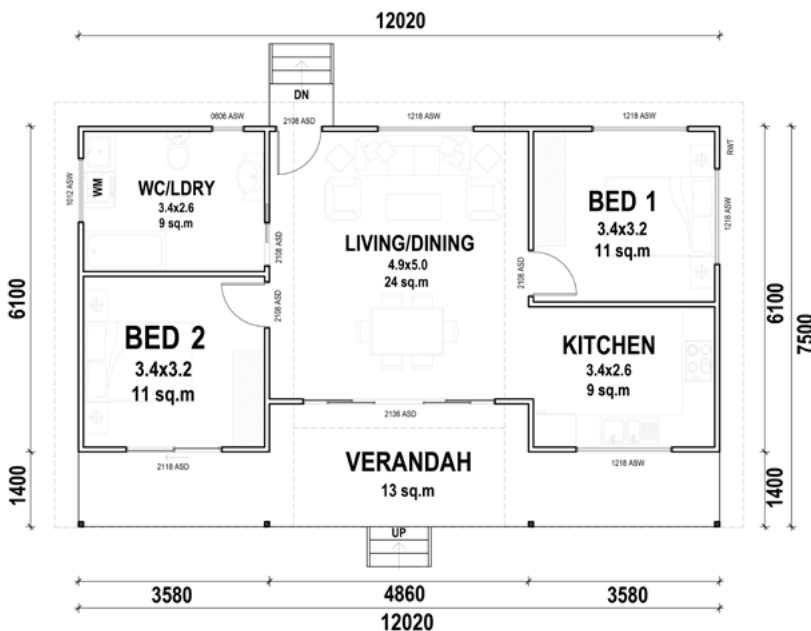

KIT HOMES

MELROSE

This modern looking design with its unusual skillion roof is neat and compact. Kit homes Melrose is perfectly suited for a retired couple. It can be used for a vacation/holiday home due to its features. The snug deck leading off the living area is ideal for alfresco dining.

LIVING	VERANDAH
65m ²	13m ²
TOTAL 78m²	
2	1
	1

For a larger view of our floor plans, please check our website.