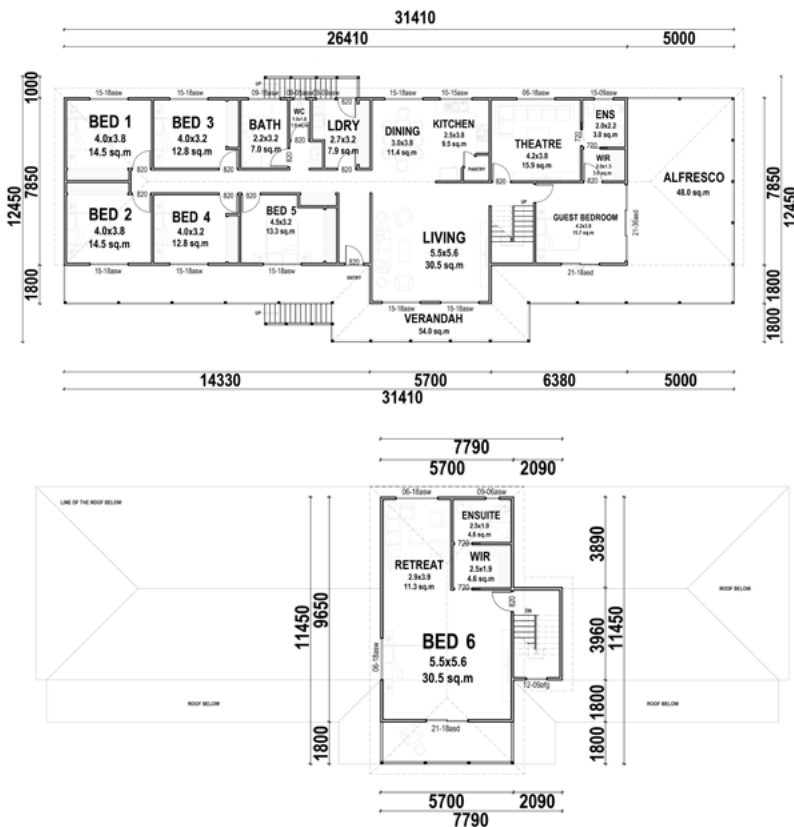

**KIT HOMES**

**GOLD COAST**

Kit Homes Gold Coast is a two-storey design featuring four family bedrooms, a guest room, a theatre and a parent retreat! A luxury home ideal for the larger or extended family.

LIVING	VERANDAH
214m <sup>2</sup>	113m <sup>2</sup>
<b>TOTAL 327m<sup>2</sup></b>	
6	3
	1

For a larger view of our floor plans, please check our website.